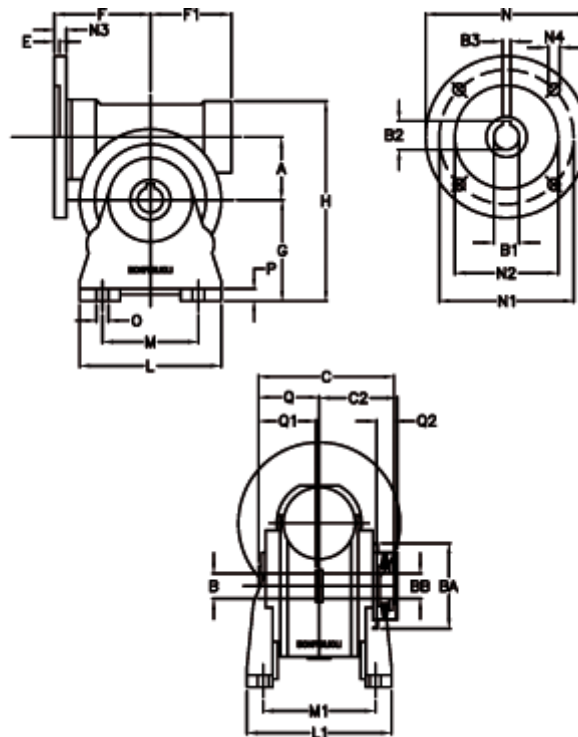

Article number: 390204904522336

Description: Worm Gear with Torque Limiter  
VF 49-L2-A-45 P63B14

## Measures

a = 49.50	C2 = 63,5	L1 = 124.0	O = 8.5
B = 25	Description = VF 49A-xx-63B14	m = 63	P = 12
B1 E7 = 11	E = 3.0	M1 = 98.5	Q = 51.0
B2 = 12.8	F = 70	N = 90	Q1 = 41
B3 H9 = 4	F1 = 63	N1 = 75	Q2 = 15
BA = 63	g = 82	N2 = 60	
BB H7 = 14	H = 162	N3 = 7.0	
C = 105	L = 110	N4 = 6	